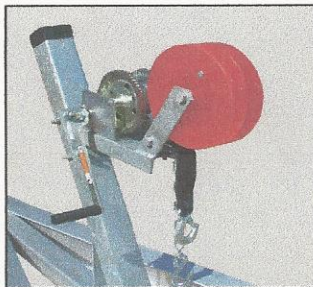

**SPARE TIRE & WHEEL**

**ALUMINUM RIMS**

**INSIDE / OUT FORWARD  
PULLING WINCH STAND**

**UPRIGHT BOW BOARDS  
SKIFF STYLE WINCH STAND**

**2 PIECE / 9" POLY  
BOW ROLLERS**

**3 PIECE / 9" POLY  
BOW ROLLERS**

**2 PIECE "BOW CATCHER"  
WINCH STAND**

**"LED" LIGHTS**

**PVC SIDE GUIDES**

**STAINLESS BOLT  
UPGRADE**

**OTHER OPTIONS AVAILABLE / SEE YOUR SALESMAN FOR DETAILS**