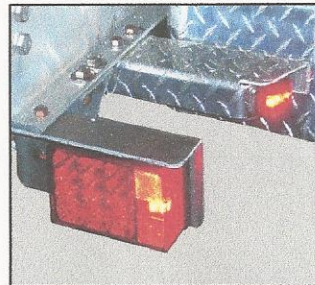

**OPTIONAL ACCESSORIES FOR YOUR ROAD KING TRAILER**

**SWIVEL JACK & WHEEL**

**SURGE BRAKES**

**ELECTRIC OVER  
HYDRAULIC  
& PINTEL HITCH**

**SWING AWAY TONGUE**

**SIDE SPARE MOUNT**

**SIDE "HUB" SPARE MOUNT**

**SPARE TIRE & WHEEL**

**ALUMINUM RIMS**

**INSIDE / OUT FORWARD  
PULLING WINCH STAND**

**UPRIGHT BOW BOARDS  
SKIFF STYLE WINCH STAND**

**2 PIECE / 9" POLY  
BOW ROLLERS**

**3 PIECE / 9" POLY  
BOW ROLLERS**

**2 PIECE "BOW CATCHER"  
WINCH STAND**

**"LED" LIGHTS**

**PVC SIDE GUIDES**

**STAINLESS BOLT  
UPGRADE**

**OTHER OPTIONS AVAILABLE / SEE YOUR SALESMAN FOR DETAILS**