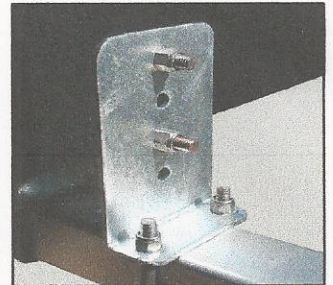

**SPARE TIRE & WHEEL**

**ALUMINUM RIMS**

**INSIDE / OUT FORWARD  
PULLING WINCH STAND**

**UPRIGHT BOW BOARDS  
SKIFF STYLE WINCH STAND**

**2 PIECE / 9" POLY  
BOW ROLLERS**

**3 PIECE / 9" POLY  
BOW ROLLERS**

**2 PIECE "BOW CATCHER"  
WINCH STAND**

**"LED" LIGHTS**

**PVC SIDE GUIDES**

**STAINLESS BOLT  
UPGRADE**

**OTHER OPTIONS AVAILABLE / SEE YOUR SALESMAN FOR DETAILS**