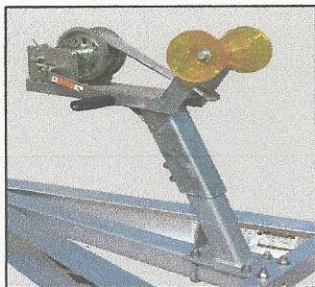

**OPTIONAL ACCESSORIES FOR YOUR ROAD KING TRAILER**

**SWIVEL JACK & WHEEL**

**SURGE BRAKES**

**ELECTRIC OVER  
HYDRAULIC  
& PINTEL HITCH**

**SWING AWAY TONGUE**

**SIDE SPARE MOUNT**

**SIDE "HUB" SPARE MOUNT**

**SPARE TIRE & WHEEL**

**ALUMINUM RIMS**

**INSIDE / OUT FORWARD  
PULLING WINCH STAND**

**UPRIGHT BOW BOARDS  
SKIFF STYLE WINCH STAND**

**2 PIECE / 9" POLY  
BOW ROLLERS**

**3 PIECE / 9" POLY  
BOW ROLLERS**

**2 PIECE "BOW CATCHER"  
WINCH STAND**

**"LED" LIGHTS**

**PVC SIDE GUIDES**

**STAINLESS BOLT  
UPGRADE**

**OTHER OPTIONS AVAILABLE / SEE YOUR SALESMAN FOR DETAILS**