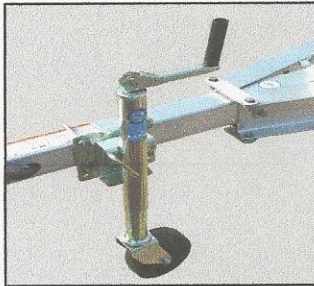

**OPTIONAL ACCESSORIES FOR YOUR ROAD KING TRAILER**

**SWIVEL JACK & WHEEL**

**SURGE BRAKES**

**ELECTRIC OVER  
HYDRAULIC  
& PINTEL HITCH**

**SWING AWAY TONGUE**

**SIDE SPARE MOUNT**

**SIDE "HUB" SPARE MOUNT**

**SPARE TIRE & WHEEL**

**ALUMINUM RIMS**

**INSIDE / OUT FORWARD  
PULLING WINCH STAND**

**UPRIGHT BOW BOARDS  
SKIFF STYLE WINCH STAND**

**2 PIECE / 9" POLY  
BOW ROLLERS**

**3 PIECE / 9" POLY  
BOW ROLLERS**

**2 PIECE "BOW CATCHER"  
WINCH STAND**

**"LED" LIGHTS**

**PVC SIDE GUIDES**

**STAINLESS BOLT  
UPGRADE**

**OTHER OPTIONS AVAILABLE / SEE YOUR SALESMAN FOR DETAILS**