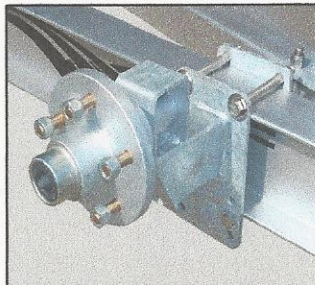

**OPTIONAL ACCESSORIES FOR YOUR ROAD KING TRAILER**

**SWIVEL JACK & WHEEL**

**SURGE BRAKES**

**ELECTRIC OVER  
HYDRAULIC  
& PINTEL HITCH**

**SWING AWAY TONGUE**

**SIDE SPARE MOUNT**

**SIDE "HUB" SPARE MOUNT**

**SPARE TIRE & WHEEL**

**ALUMINUM RIMS**

**INSIDE / OUT FORWARD  
PULLING WINCH STAND**

**UPRIGHT BOW BOARDS  
SKIFF STYLE WINCH STAND**

**2 PIECE / 9" POLY  
BOW ROLLERS**

**3 PIECE / 9" POLY  
BOW ROLLERS**