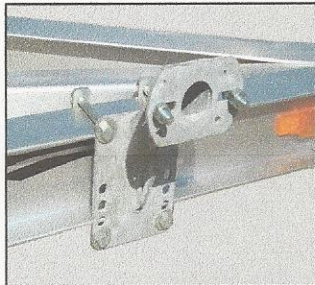

**OPTIONAL ACCESSORIES FOR YOUR ROAD KING TRAILER**

**SWIVEL JACK & WHEEL**

**SURGE BRAKES**

**ELECTRIC OVER  
HYDRAULIC  
& PINTEL HITCH**

**SWING AWAY TONGUE**

**SIDE SPARE MOUNT**

**SIDE "HUB" SPARE MOUNT**

**SPARE TIRE & WHEEL**

**ALUMINUM RIMS**

**INSIDE / OUT FORWARD  
PULLING WINCH STAND**

**UPRIGHT BOW BOARDS  
SKIFF STYLE WINCH STAND**

**2 PIECE / 9" POLY  
BOW ROLLERS**

**3 PIECE / 9" POLY  
BOW ROLLERS**