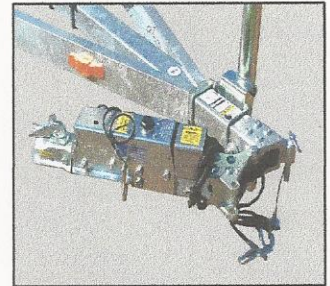

**OPTIONAL ACCESSORIES FOR YOUR ROAD KING TRAILER**

**SWIVEL JACK & WHEEL**

**SURGE BRAKES**

**ELECTRIC OVER  
HYDRAULIC  
& PINTEL HITCH**

**SWING AWAY TONGUE**

**SIDE SPARE MOUNT**

**SIDE "HUB" SPARE MOUNT**

**SPARE TIRE & WHEEL**

**ALUMINUM RIMS**

**INSIDE / OUT FORWARD  
PULLING WINCH STAND**

**UPRIGHT BOW BOARDS  
SKIFF STYLE WINCH STAND**

**2 PIECE / 9" POLY  
BOW ROLLERS**

**3 PIECE / 9" POLY  
BOW ROLLERS**