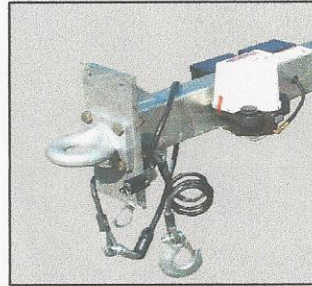

**OPTIONAL ACCESSORIES FOR YOUR ROAD KING TRAILER**

**SWIVEL JACK & WHEEL**

**SURGE BRAKES**

**ELECTRIC OVER  
HYDRAULIC  
& PINTEL HITCH**

**SWING AWAY TONGUE**

**SIDE SPARE MOUNT**

**SIDE "HUB" SPARE MOUNT**

**SPARE TIRE & WHEEL**

**ALUMINUM RIMS**

**INSIDE / OUT FORWARD  
PULLING WINCH STAND**

**UPRIGHT BOW BOARDS  
SKIFF STYLE WINCH STAND**

**2 PIECE / 9" POLY  
BOW ROLLERS**

**3 PIECE / 9" POLY  
BOW ROLLERS**

**2 PIECE "BOW CATCHER"  
WINCH STAND**

**"LED" LIGHTS**

**PVC SIDE GUIDES**

**STAINLESS BOLT  
UPGRADE**

**OTHER OPTIONS AVAILABLE / SEE YOUR SALESMAN FOR DETAILS**