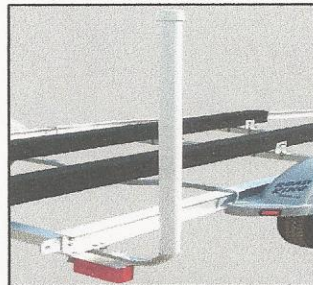

**SPARE TIRE & WHEEL**

**ALUMINUM RIMS**

**INSIDE / OUT FORWARD  
PULLING WINCH STAND**

**UPRIGHT BOW BOARDS  
SKIFF STYLE WINCH STAND**

**2 PIECE / 9" POLY  
BOW ROLLERS**

**3 PIECE / 9" POLY  
BOW ROLLERS**

**2 PIECE "BOW CATCHER"  
WINCH STAND**

**"LED" LIGHTS**

**PVC SIDE GUIDES**

**STAINLESS BOLT  
UPGRADE**

**OTHER OPTIONS AVAILABLE / SEE YOUR SALESMAN FOR DETAILS**