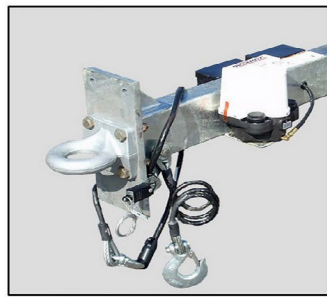

OPTIONAL ACCESSORIES FOR YOUR ROAD KING TRAILER

SWIVEL JACK & WHEEL

SURGE BRAKES

ELECTRIC OVER HYDRAULIC & PINTEL HITCH

SWING AWAY TONGUE

SIDE SPARE MOUNT

SIDE "HUB" SPARE MOUNT

SPARE TIRE & WHEEL

ALUMINUM RIMS

INSIDE / OUT FORWARD PULLING WINCH STAND

UPRIGHT BOW BOARDS SKIFF STYLE WINCH STAND

2 PIECE / 9" POLY BOW ROLLERS

3 PIECE / 9" POLY BOW ROLLERS

2 PIECE "BOW CATCHER" WINCH STAND

"LED" LIGHTS

PVC SIDE GUIDES