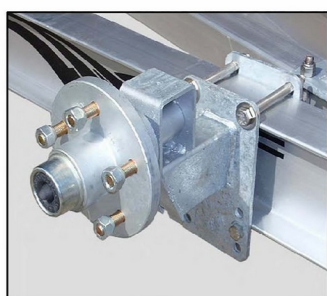

OPTIONAL ACCESSORIES FOR YOUR ROAD KING TRAILER

SWIVEL JACK & WHEEL

SURGE BRAKES

ELECTRIC OVER HYDRAULIC & PINTEL HITCH

SWING AWAY TONGUE

SIDE SPARE MOUNT

SIDE "HUB" SPARE MOUNT

SPARE TIRE & WHEEL

ALUMINUM RIMS

INSIDE / OUT FORWARD PULLING WINCH STAND

UPRIGHT BOW BOARDS SKIFF STYLE WINCH STAND

2 PIECE / 9" POLY BOW ROLLERS

3 PIECE / 9" POLY BOW ROLLERS

2 PIECE "BOW CATCHER" WINCH STAND

"LED" LIGHTS

PVC SIDE GUIDES