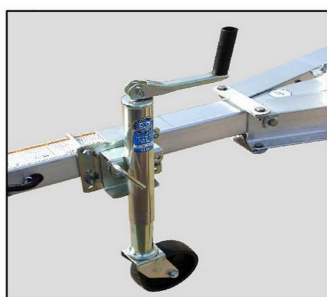

OPTIONAL ACCESSORIES FOR YOUR ROAD KING TRAILER

SWIVEL JACK & WHEEL

SURGE BRAKES

ELECTRIC OVER HYDRAULIC & PINTEL HITCH

SWING AWAY TONGUE

SIDE SPARE MOUNT

SIDE "HUB" SPARE MOUNT

SPARE TIRE & WHEEL

ALUMINUM RIMS

INSIDE / OUT FORWARD PULLING WINCH STAND

UPRIGHT BOW BOARDS SKIFF STYLE WINCH STAND

2 PIECE / 9" POLY BOW ROLLERS

3 PIECE / 9" POLY BOW ROLLERS

2 PIECE "BOW CATCHER" WINCH STAND

"LED" LIGHTS

PVC SIDE GUIDES