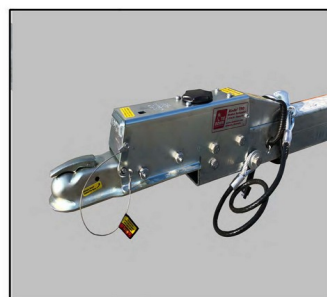

OPTIONAL ACCESSORIES FOR YOUR ROAD KING TRAILER

SWIVEL JACK & WHEEL

SURGE BRAKES

ELECTRIC OVER HYDRAULIC & PINTEL HITCH

SWING AWAY TONGUE

SIDE SPARE MOUNT

SIDE "HUB" SPARE MOUNT

SPARE TIRE & WHEEL

ALUMINUM RIMS

INSIDE / OUT FORWARD PULLING WINCH STAND

UPRIGHT BOW BOARDS SKIFF STYLE WINCH STAND

2 PIECE / 9" POLY BOW ROLLERS

3 PIECE / 9" POLY BOW ROLLERS

2 PIECE "BOW CATCHER" WINCH STAND

"LED" LIGHTS

PVC SIDE GUIDES