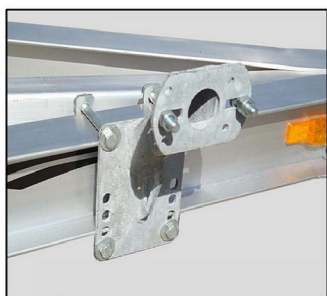

OPTIONAL ACCESSORIES FOR YOUR ROAD KING TRAILER

SWIVEL JACK & WHEEL

SURGE BRAKES

ELECTRIC OVER HYDRAULIC & PINTEL HITCH

SWING AWAY TONGUE

SIDE SPARE MOUNT

SIDE "HUB" SPARE MOUNT

SPARE TIRE & WHEEL

ALUMINUM RIMS

INSIDE / OUT FORWARD PULLING WINCH STAND

UPRIGHT BOW BOARDS SKIFF STYLE WINCH STAND

2 PIECE / 9" POLY BOW ROLLERS

3 PIECE / 9" POLY BOW ROLLERS

2 PIECE "BOW CATCHER" WINCH STAND

"LED" LIGHTS

PVC SIDE GUIDES